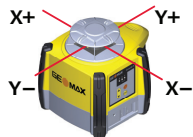

/ H.I.	 X, Y	 X, Y	 X, Y	 X, Y
 1	 X, Y	 X, Y		 X, Y
 2	 X, Y	 X, Y		 X, Y
 3	 X, Y	 X, Y		 X, Y